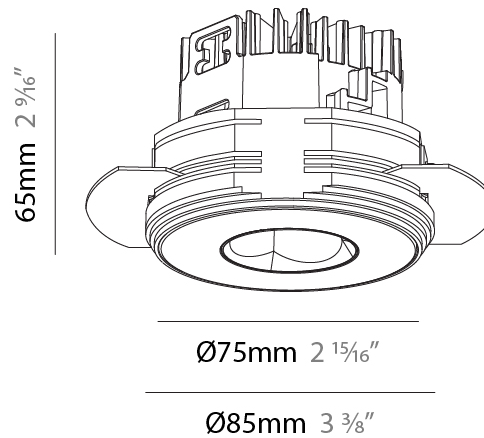

GENERAL

Series: Oiko Pro Round
Subseries: Oiko Pro Round Fixed
Brand: Prolicht
Division: Architectural
Mounting Type: Trimless
Mounting Location: Ceiling
Subcategory: Downlight

PHYSICAL

Shape: Round
Diameter (mm): 75
Diameter (in): 2 15/16
Height (mm): 65
Height (in): 2 9/16
Ceiling Thickness (mm): 10 / 12.5 / 15 / 25
Ceiling Thickness (in): 3/8 or 1/2 or 9/16 or 1
Min. Recessing Depth (mm): 70
Min. Recessing Depth (in): 2 3/4
Light Distribution: Direct
Diffuser: Lens Pack - Spread Lens / Linear Spread Lens / Honeycomb Louver
Fixture Finish: SSR / BKV / CWI / CRY / HAB / UFT / ITA / RUA / FTG / MYG / LOD / PUS / FRO / FUP / KIA / POP / BLS / SPG / MEY / GOH / GUM / CHC / COM / ABZ / JAG / OBR / MOS / ROR
Fixture Material: Aluminum Die Cast
Cut-out Measurements: 86mm / 2 11/16" Diameter

ELECTRICAL

Lamp Type: LED (Zhaga Standard)
Input Wattage (W): 14
Total Output Wattage (W): 12.7
Dimming: Dali Dimming
Driver Included: No
Driver Location: Recessed Housing
Driver Type: Constant Current - Universal (120Vac only for DALI driver)
Driver Class: Class 2
Input Voltage (V): 120 - 277
Constant Current (MA): 700

LED

Color Temperature (°K): 2700-6500 Tunable White
Max. Delivered Lumen (lm): 1129
Nominal Lumen (lm): 1460
CRI: >90 CRI
Lamp Life (hrs): 50000
Special LEDs offerings: Tunable White

OPTICAL

Reflector°: 36
Adjustability: Fixed

RATINGS AND CERTIFICATIONS

Certified By: Certified for North American Standards
IP rating: IP20